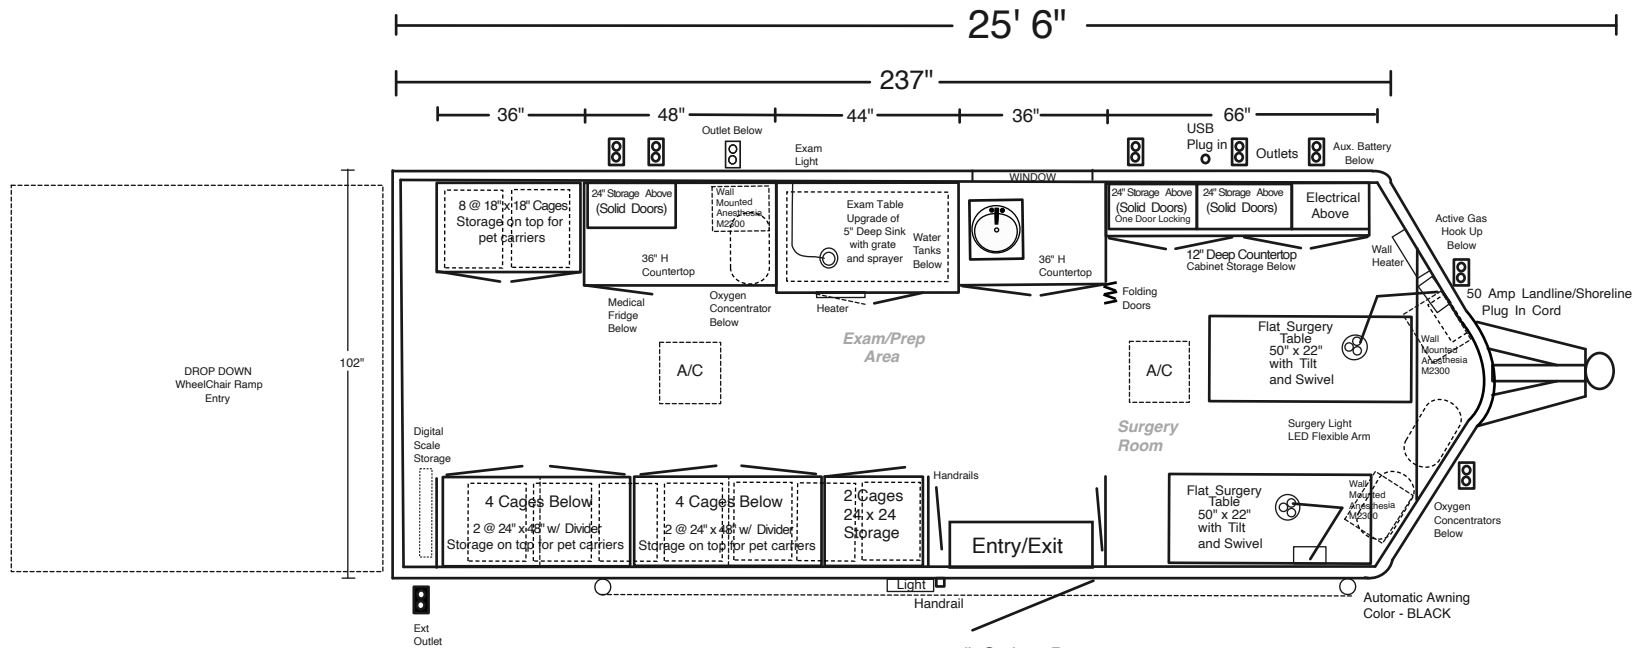

25 Ft Veterinary/Spay-Neuter Trailer

With Two Surgery Tables

30" Swing Door
with 12 x 17
Solid Window

Includes:

27 Cage Spaces: 18 Cages / 9 Pet Carriers Above
Flat-Top Surgery Table with Lift, Tilt, and Swivel
Aux Battery 110 AH and Charger 35 Amp
15 Gallon Fresh Water Tank & Grey Tank
Two (2) A/C Units - T-Stat Controlled
1 Window (30x18) with Screen & Blind
All Standard Features Included
Black Commercial Flooring - (Manor Oak)
Grey Interior laminate on cabinets and cages
Faux Marble Countertop (White)
Stabilizing Jacks - Two Rear (Manual)

Options:

2nd Flat-Top Surgery Table with Lift, Tilt, and Swivel
Exam Table Upgrade - 5" Deep Sink with Grate & Sprayer
Three (3) Anesthesia Machine Package (Supera M2300)
Active Gas Evac System with Two (2) Extra Hook Ups
Hot Water Tank - 2.5 Gal
Exam Light - LED Flexible Arm
Spare Tire Loose on Floor
Automatic Awning - Color - BLACK
One (1) Exterior Outlet PS
Pullout Digital Scale Stored Upright in Rear
Two (2) Wall Heaters
Surgery Light - LED Flexible Arm
Medical Refrigerator
Cold Weather Package
Delivery

Rep _____

Scale 1/4" = 1'
(approximate)

Please Sign And Email Back ASAP

Accepted by _____
Date _____