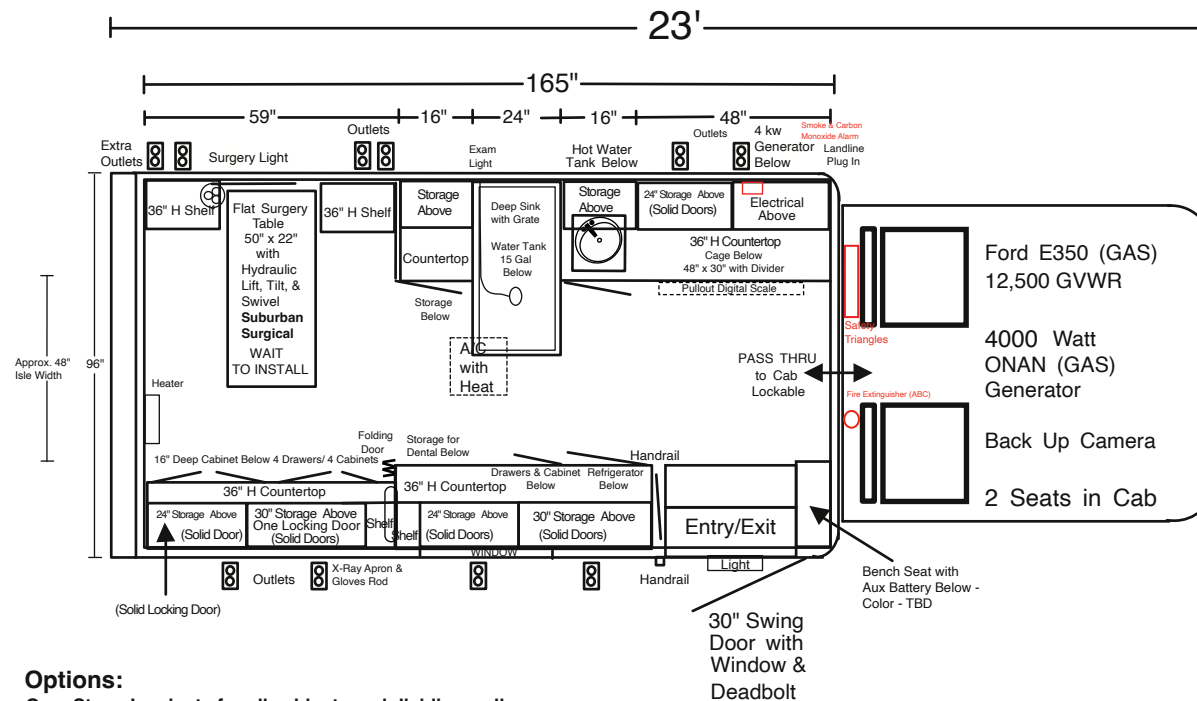

# 23 Ft Veterinary Mobile Clinic - Elite Series

**Includes:**

- Video Camera for Backing Up
- Lights - 6 Interior LED
- Exam/Prep Table - T - Style from the wall
- ONAN Gasoline Generator 4,000 Watts
- S/S Hydraulic/Tilt Surgery Table - **Suburban**
- Aux Battery and Charger
- One A/C Unit 15,000 BTU with Heat Pump & T-Stat
- One Side Window 30" x 18" with blind
- Pass Thru to Cab with Locking Door
- Storage Above - **SOLID DOORS**
- Commercial Flooring - Black**

**Options:**

- Grey Stone Laminate for all cabinets and dividing walls**
- Carrara Bianco/ White Marble looking Laminate for all countertops**
- Exam Table 5" Deep Sink with Grate & Sprayer Faucet
- Sprayer Faucet for Sink
- Solar Panel System - 170 Watt
- Pullout Digital Scale - **WAIT TO INSTALL**
- Surgery Light LED - Triple Head
- Wall Heater - 1500 Watts
- Exam Light
- Hot Water Tank 2.5 Gal
- Cold Weather Package

**Safety:**

- Fire Extinguisher (ABC)
- Safety Triangles Behind Driver's Seat in Box
- Smoke & Carbon Monoxide Alarm

Scale 1/4" = 1'  
(approximate)

Please Sign and Email back to us ASAP  
Accepted by \_\_\_\_\_  
Date \_\_\_\_\_