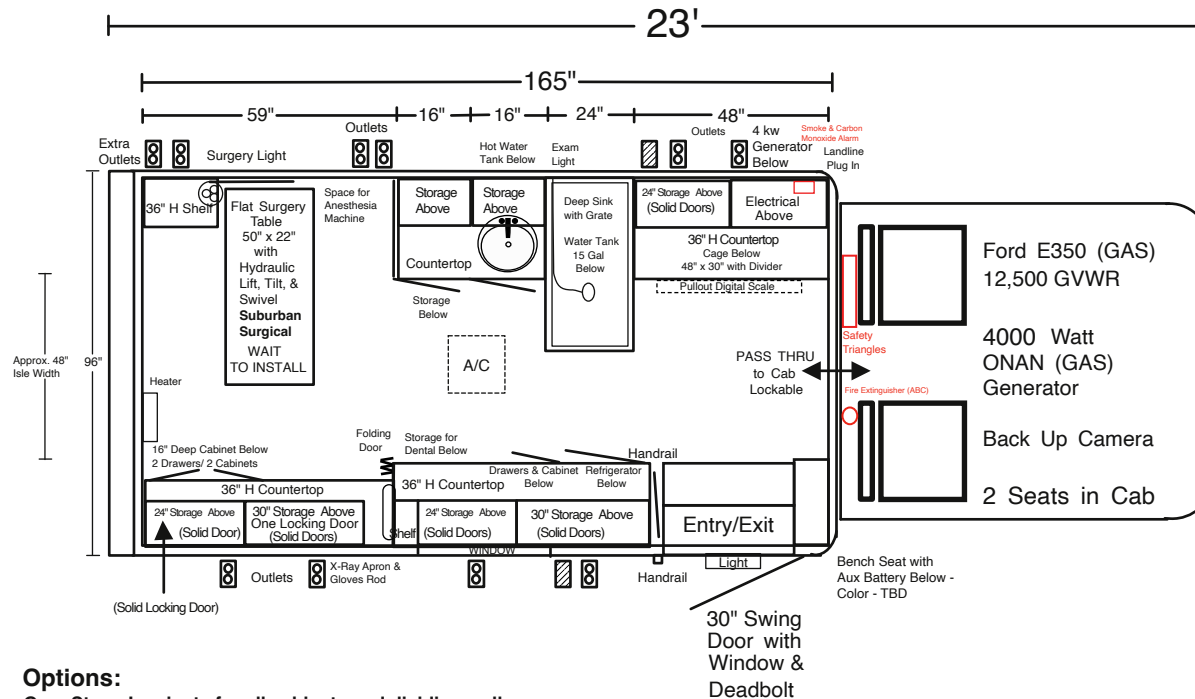

## with Separate Surgery Suite

### Includes:

Video Camera for Backing Up  
Lights - 6 Interior LED  
Exam/Prep Table - T - Style from the wall  
ONAN Gasoline Generator 4,000 Watts  
S/S Hydraulic/Tilt Surgery Table - **Suburban**  
Aux Battery and Charger  
One A/C Unit 13,500 BTU with Wall T-Stat  
One Side Window 30" x 18" with blind  
Pass Thru to Cab with Locking Door  
Storage Above - SOLID DOORS  
**Commercial Flooring - Black**

### Options:

**Grey Stone Laminate for all cabinets and dividing walls**  
**Carrara Bianco/ White Marble looking Laminate for all countertops**  
Exam Table 5" Deep Sink with Grate & Sprayer Faucet  
Sprayer Faucet for Sink  
Pullout Digital Scale - WAIT TO INSTALL  
Surgery Light LED - Triple Head - WAIT TO INSTALL  
Wall Heater - 1500 Watts  
Hot Water Tank 2.5 Gal  
Cold Weather Package  
Exam Light  
Delivery From Magnum