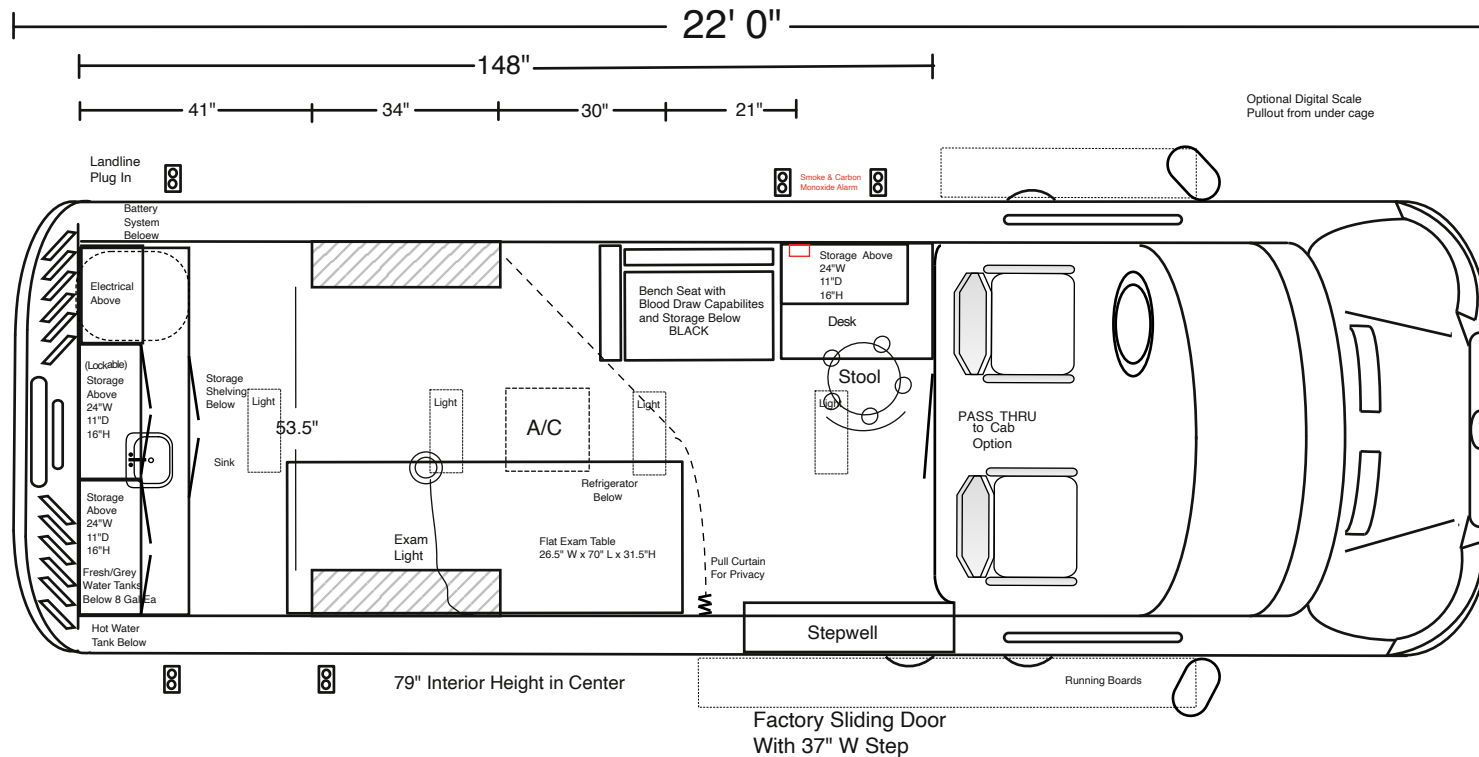

22 Ft Mobile Medical Wellness Clinic - Transit HR EXT SRW

Ford Transit 350 SRW
 GASOLINE
 9,500 GVWR
 Back Up Camera

Includes:

- Lights - 4 Interior LED
- Flat Laminated Exam Table 36" x 24"
- Battery Power System 600 AH LiFePO4
- Roof 12V A/C Unit T-Stat 6,800 BTU
- Commercial Solid Flooring - **Black**
- Countertops - **Faux White Marble**
- Laminate for all cabinets/walls - **White/Grey**
- Rear Lower Storage Cabinet - 2 Doors
- Four (4) Upper 24" W Cabinets - 2 Doors Ea
- Desk with Stool And Back Rest
- Pull Curtain For Privacy
- Bench Seat With Blood Draw Capable & Storage Below
- Sink, Faucet, Pump, and Tanks
- Refrigerator 12V DC
- Running Boards
- Includes all Standard Features

Options Available:

- Pass Thru to Cab by Swing Door
- Hot Water Tank - Below Sink Area
- One (1) Exam Light LED
- Delivery from Magnum Mobile

Safety:

- Smoke & Carbon Monoxide Alarm

Scale 1/4" = 1'
 (approximate)