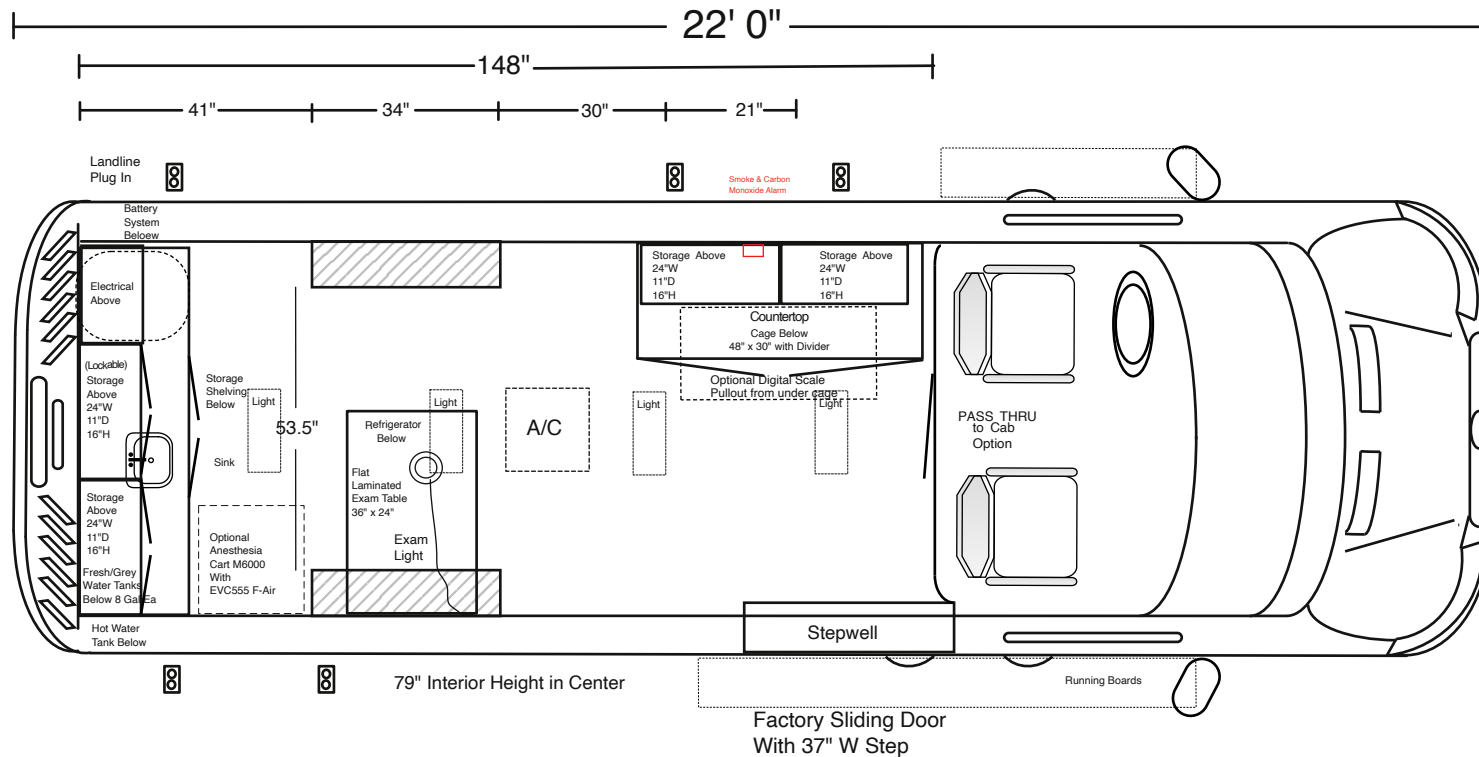

22 Ft Mobile Veterinary Wellness Clinic - Transit HR EXT SRW

Ford Transit 350 SRW
 GASOLINE
 9,500 GVWR
 Back Up Camera

Includes:

Lights - 4 Interior LED
 Flat Laminated Exam Table 36" x 24"
 Battery Power System 600 AH LiFePO4
 Roof 12V A/C Unit T-Stat 6,800 BTU
 Commercial Solid Flooring - **Black**
 Countertops - **Faux White Marble**
 Laminate for all cabinets/walls - **White/Grey**
 Rear Lower Storage Cabinet - 2 Doors
 Four (4) Upper 24" W Cabinets - 2 Doors Ea
 Two (2) Cages 30"H x 24"W Using Divider
 Sink, Faucet, Pump, and Tanks
 Refrigerator 12V DC
 Running Boards
 Includes all Standard Features

Options Available:

Pass Thru to Cab by Swing Door
 Anesthesia Cart M6000
 EVC555 F-Air Charcoal
 Hot Water Tank - Below Sink Area
 Digital Scale (Battery)
 One (1) Exam Light LED
 Delivery from Magnum Mobile

Safety:

Smoke & Carbon Monoxide Alarm

Scale 1/4" = 1'
 (approximate)

Please Sign and Email back to us ASAP
 Accepted by _____
 Date _____